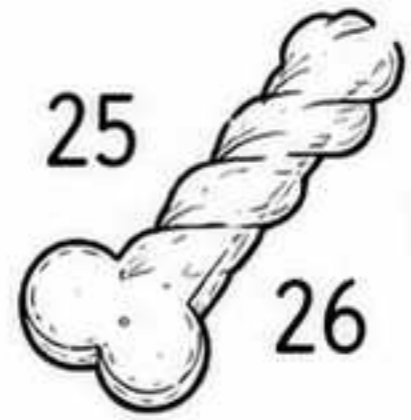

MILO

DID YOU SAY TREATS?

MOOD TRACKER

HAPPY	CALM	EXCITED	SILLY
TIRED	ANXIOUS	SAD	GRATEFUL

COLOR IN THE FACE THAT SHOWS HOW YOU FEEL EACH DAY! ♥

KALEIDOSCOPE COUNSELING

Every color. Every feeling. Every step forward. ♥